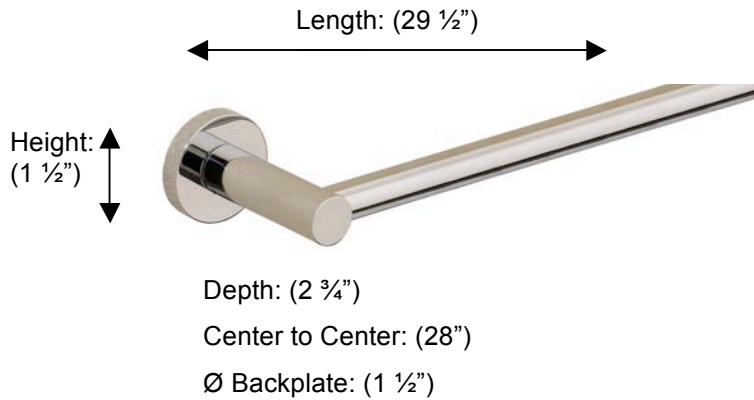

PORTO

67548 TOWEL RAIL, 29 1/2"

**Description:**

Towel Rail, 29 1/2"

Finishes:

-  CR – Chrome
-  PV – Polished Brass
-  UB – Unlacquered Brass
-  MB – Matte Black
-  NI – Polished Nickel
-  ES – Satin Nickel
-  GD – Gold

Material:

Brass

Method of Fixing:

Direct to wall

Country of Origin:

Portugal

All Dimensions are approximate